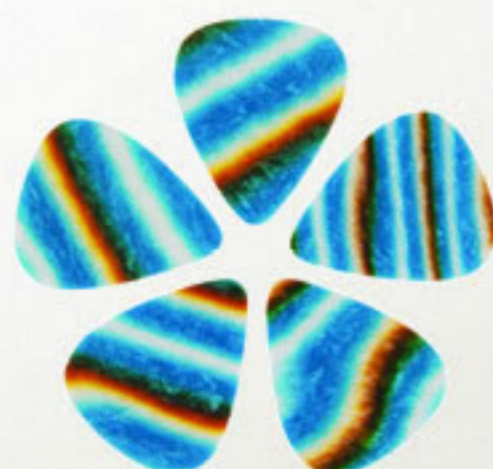

A. Color: Sunburst

B. Color: Vintage Brown

C. Color: Piano Black

**LG-852**  
**30-1/2" Folk Guitar**  
Package: 10 pcs / ctn  
Cuft: 6.2'

# Solid-Top Guitars

## LG-853 Folk Guitar

Size	41"
String	Steel
Top	Solid Spruce
Neck	Nato
	W/Dual-Side Adjustable Guitar Spine
Back & Sides	Sonokeling
Fingerboard	Sonokeling
Binding	Celluloid
Machine Heads	Nickel Plated
Finish	Natural
Package	6 pcs / ctn
Cuft	8.9'

## LG-854 Classic Guitar

Size	39"
String	Nylon
Top	Solid Spruce
Neck	Nato
	W/Dual-Side Adjustable Guitar Spine
Back & Sides	Sonokeling
Fingerboard	Sonokeling
Binding	Celluloid
Machine Heads	Gold Plated W/Amber Pearlized Buttons
Finish	Natural
Package	6 pcs / ctn
Cuft	7.7'